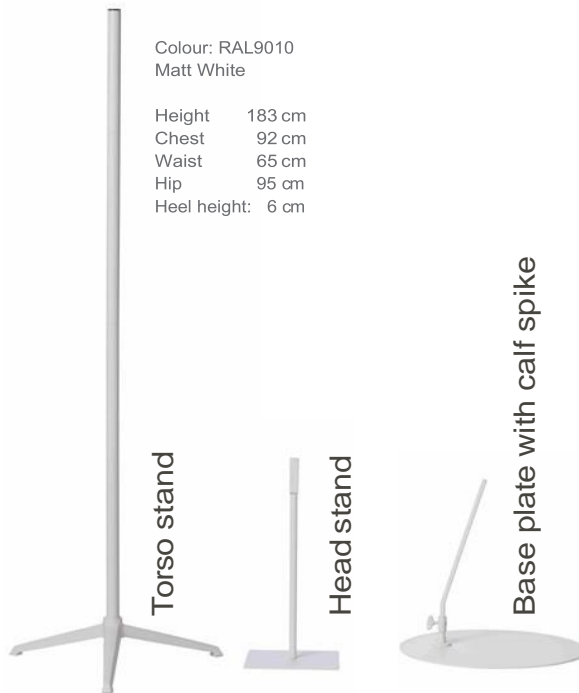

## One mannequin

## Plenty of options

- Full size mannequin with head.
- Full size mannequin headless + head display on stand
- Torso with head + Leg form
- Headless torso + leg form + head display on stand

| PMF01

Colour: RAL9010  
Matt White

Height 183 cm  
Chest 92 cm  
Waist 65 cm  
Hip 95 cm  
Heel height: 6 cm

Torso stand

Head stand

Base plate with calf spike

Torso with head or headless

Leg form

Head display

# ONE MANNEQUIN 4 different displays

Mannequin with head

1

Headless mannequin and head display

2

Torso and Leg form

3

Headless torso,  
Leg form and head display