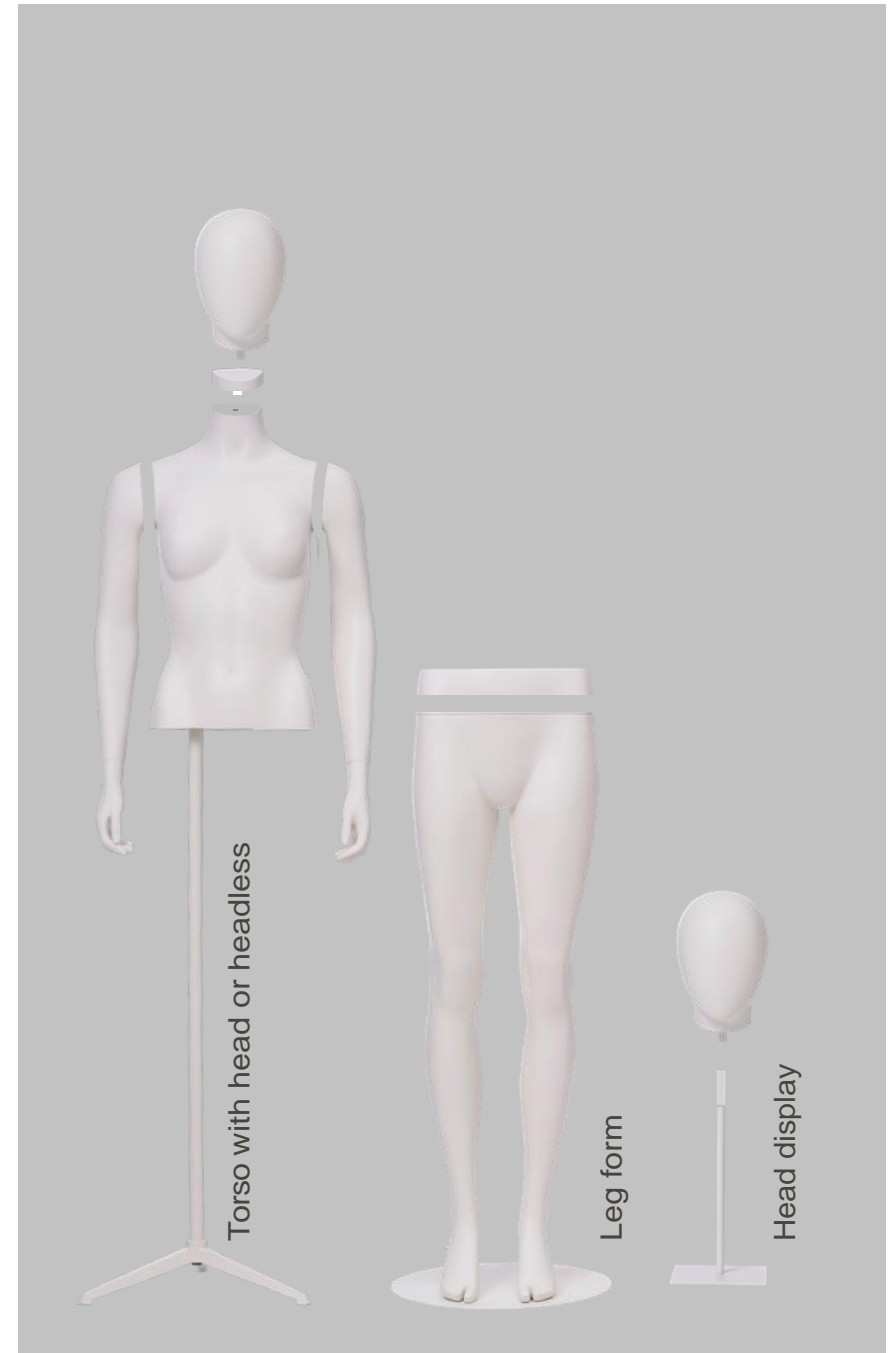

## One mannequin

## Plenty of options

- Full size mannequin with head.
- Full size mannequin headless + head display on stand
- Torso with head + Leg form
- Headless torso + leg form + head display on stand

| PMF01

Colour: RAL9010  
Matt White

Height 183 cm  
Chest 92 cm  
Waist 65 cm  
Hip 95 cm  
Heel height: 6 cm

Torso stand

Head stand

Base plate with calf spike

Torso with head or headless

Leg form

Head display

# ONE MANNEQUIN 4 different displays

Mannequin with head

1

Headless mannequin and head display

2

Torso and Leg form

3

Headless torso,  
Leg form and head display