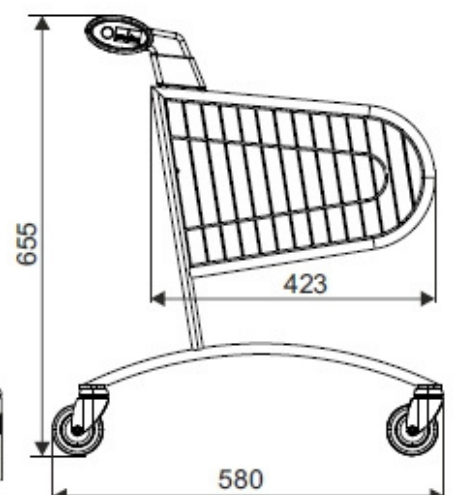

KIDS SHOPPING TROLLEYS

NAKUPOVALNI VOZIČKI | KOLICA ZA KUPNJU

SHOPPING TROLLEY FOR KIDS AVANT P20

TYPE	Avant P20
BASKET CAPACITY	20 l
LOADING	20 kg
WHEEL DIAMETER	75 mm
NESTING DISTANCE	175 mm

Standard finish:
zinc plated + powder coating or zinc plated+ lacquer.

ADDITIONAL EQUIPMENT:

- mast with the handle,
- mast without the handle

CAR FOR KIDS KID-CAR 110S

Children's toy car Kid-Car 110S is the ideal solution when shopping with a child. Trolley designed for children between 2 and 5 years

TYPE	KID-CAR 110S
BASKET CAPACITY	110 l
LOADING	Basket - 75 kg, Plastic trolley - 30 kg
WHEEL DIAMETER	125 mm

Wheels with brake and seat belt is optional equipment.

BABY TROLLEY VARIO MOBI

TYPE	Baby trolley Vario MOBI
LOADING	15 kg
WHEEL DIAMETER	100 mm
NESTING DISTANCE	230 mm
FINISH	seat: galvanized zinc + powder coating frame: zinc plated + lacquer or zinc plated + powder coating

Plastic elements - a large range of colors

INFO@TOPIKA.SI

Divider for basket Avant 90 Divider for basket Avant 140/ 215

Plastic hook

Advertising frame (for graphic 277x205 mm), two-sided

Basket for small parts to the shopping trolley