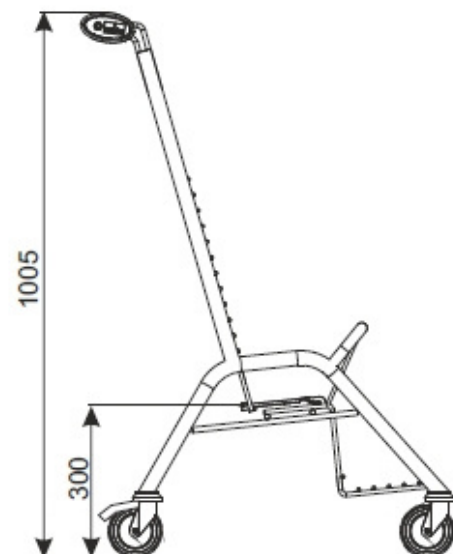

KIDS SHOPPING TROLLEYS

NAKUPOVALNI VOZIČKI | KOLICA ZA KUPNJU

SHOPPING TROLLEY FOR KIDS AVANT P20

TYPE	Avant P20
BASKET CAPACITY	20 l
LOADING	20 kg
WHEEL DIAMETER	75 mm
NESTING DISTANCE	175 mm

Standard finish:
zinc plated + powder coating or zinc plated+ lacquer.

ADDITIONAL EQUIPMENT:

- mast with the handle,
- mast without the handle

CAR FOR KIDS KID-CAR 110S

Children's toy car Kid-Car 110S is the ideal solution when shopping with a child. Trolley designed for children between 2 and 5 years

TYPE	KID-CAR 110S
BASKET CAPACITY	110 l
LOADING	Basket - 75 kg, Plastic trolley - 30 kg
WHEEL DIAMETER	125 mm

Wheels with brake and seat belt is optional equipment.

BABY TROLLEY VARIO MOBI

TYPE	Baby trolley Vario MOBI
LOADING	15 kg
WHEEL DIAMETER	100 mm
NESTING DISTANCE	230 mm
FINISH	seat: galvanized zinc + powder coating frame: zinc plated + lacquer or zinc plated + powder coating