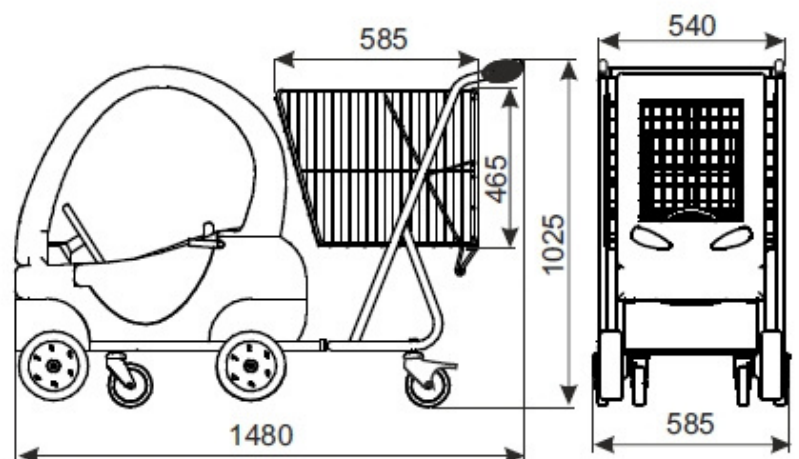

KIDS SHOPPING TROLLEYS

NAKUPOVALNI VOZIČKI | KOLICA ZA KUPNJU

SHOPPING TROLLEY FOR KIDS AVANT P20

TYPE	Avant P20
BASKET CAPACITY	20 l
LOADING	20 kg
WHEEL DIAMETER	75 mm
NESTING DISTANCE	175 mm

Standard finish:
zinc plated + powder coating or zinc plated+ lacquer.

ADDITIONAL EQUIPMENT:

- mast with the handle,
- mast without the handle

CAR FOR KIDS KID-CAR 110S

Children's toy car Kid-Car 110S is the ideal solution when shopping with a child. Trolley designed for children between 2 and 5 years

TYPE	KID-CAR 110S
BASKET CAPACITY	110 l
LOADING	Basket - 75 kg, Plastic trolley - 30 kg
WHEEL DIAMETER	125 mm

Wheels with brake and seat belt is optional equipment.

BABY TROLLEY VARIO MOBI

TYPE	Baby trolley Vario MOBI
LOADING	15 kg
WHEEL DIAMETER	100 mm
NESTING DISTANCE	230 mm
FINISH	seat: galvanized zinc + powder coating frame: zinc plated + lacquer or zinc plated + powder coating