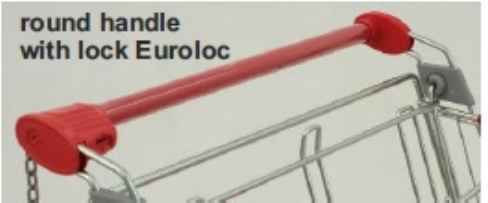

ADDITIONAL EQUIPMENT:

- mast with the handle,
- mast without the handle

CAR FOR KIDS KID-CAR 110S

Children's toy car Kid-Car 110S is the ideal solution when shopping with a child. Trolley designed for children between 2 and 5 years

TYPE	KID-CAR 110S
BASKET CAPACITY	110 l
LOADING	Basket - 75 kg, Plastic trolley - 30 kg
WHEEL DIAMETER	125 mm

Wheels with brake and seat belt is optional equipment.

BABY TROLLEY VARIO MOBI

TYPE	Baby trolley Vario MOBI
LOADING	15 kg
WHEEL DIAMETER	100 mm
NESTING DISTANCE	230 mm
FINISH	seat: galvanized zinc + powder coating frame: zinc plated + lacquer or zinc plated + powder coating

ACCESSORIES FOR TROLLEYS

Oval handle FG Coex Ergogrip

Available colors: yellow, blue, red, anthracite. With antistatic strip, easy way of changing the graphics, optionally with coin lock.

Other types of handles and coin lock