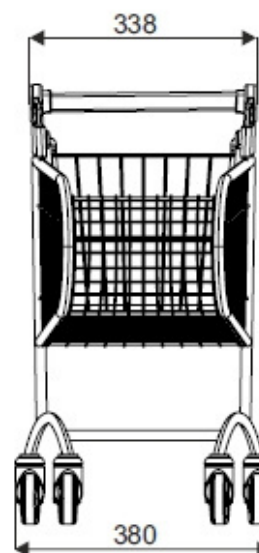

KIDS SHOPPING TROLLEYS

NAKUPOVALNI VOZIČKI | KOLICA ZA KUPNJU

SHOPPING TROLLEY FOR KIDS AVANT P20

TYPE	Avant P20
BASKET CAPACITY	20 l
LOADING	20 kg
WHEEL DIAMETER	75 mm
NESTING DISTANCE	175 mm

Standard finish:
zinc plated + powder coating or zinc plated+ lacquer.

ADDITIONAL EQUIPMENT:

- mast with the handle,
- mast without the handle

CAR FOR KIDS KID-CAR 110S

Children's toy car Kid-Car 110S is the ideal solution when shopping with a child. Trolley designed for children between 2 and 5 years

TYPE	KID-CAR 110S
BASKET CAPACITY	110 l
LOADING	Basket - 75 kg, Plastic trolley - 30 kg
WHEEL DIAMETER	125 mm

Wheels with brake and seat belt is optional equipment.

BABY TROLLEY VARIO MOBI

TYPE	Baby trolley Vario MOBI
LOADING	15 kg
WHEEL DIAMETER	100 mm
NESTING DISTANCE	230 mm
FINISH	seat: galvanized zinc + powder coating frame: zinc plated + lacquer or zinc plated + powder coating