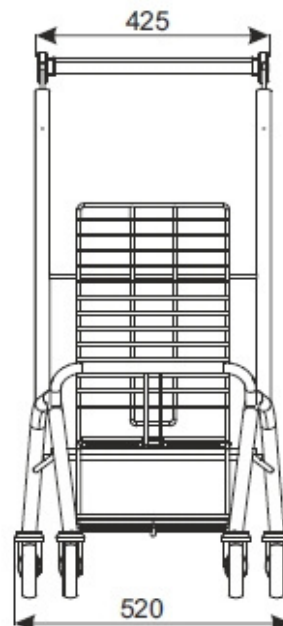

TYPE	KID-CAR 110S
BASKET CAPACITY	110 l
LOADING	Basket - 75 kg, Plastic trolley - 30 kg
WHEEL DIAMETER	125 mm

Wheels with brake and seat belt is optional equipment.

BABY TROLLEY VARIO MOBI

TYPE	Baby trolley Vario MOBI
LOADING	15 kg
WHEEL DIAMETER	100 mm
NESTING DISTANCE	230 mm
FINISH	seat: galvanized zinc + powder coating frame: zinc plated + lacquer or zinc plated + powder coating