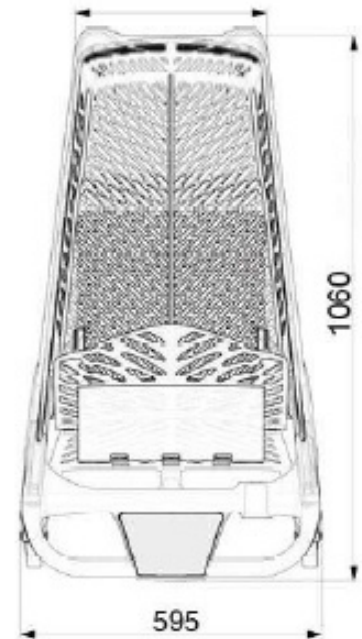

MIDI & MAXI

full plastic trolley 160L and 210L

BEST COMFORT

160L

210L

210L

160L

MIDI & MAXI

full plastic trolley 160L and 210L

BEST COMFORT

Stylish design of trolley enhances shopping experience, usage of plastics makes it lightweight and easy to maneuver and guarantees a strong impact resistance.

CARATTERISTICHE PRINCIPALI KEY FEATURES

Impilaggio 230 mm
Nesting 230 mm

water

water

Semplice da pulire
Easy to clean

Personalizzazioni:
Display e losanghe
laterali

*Personalizations:
Display and lateral
ovals*