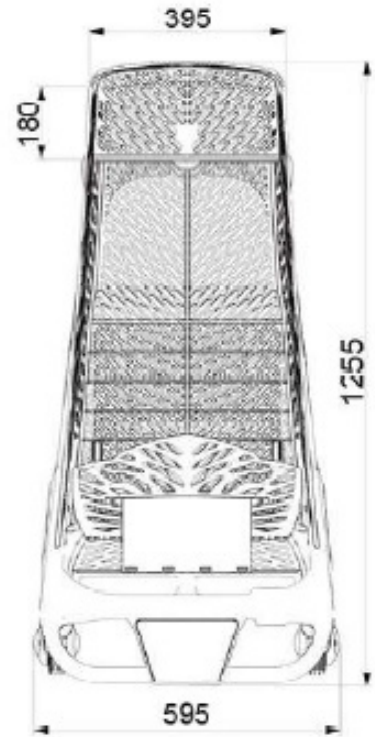

MIDI & MAXI

full plastic trolley 160L and 210L

BEST COMFORT

160L

210L

210L

160L

MIDI & MAXI

full plastic trolley 160L and 210L

BEST COMFORT

Stylish design of trolley enhances shopping experience, usage of plastics makes it lightweight and easy to maneuver and guarantees a strong impact resistance.

CARATTERISTICHE PRINCIPALI KEY FEATURES

Impilaggio 230 mm
Nesting 230 mm

water

water

Semplice da pulire
Easy to clean

Personalizzazioni:
Display e losanghe
laterali

*Personalizations:
Display and lateral
ovals*