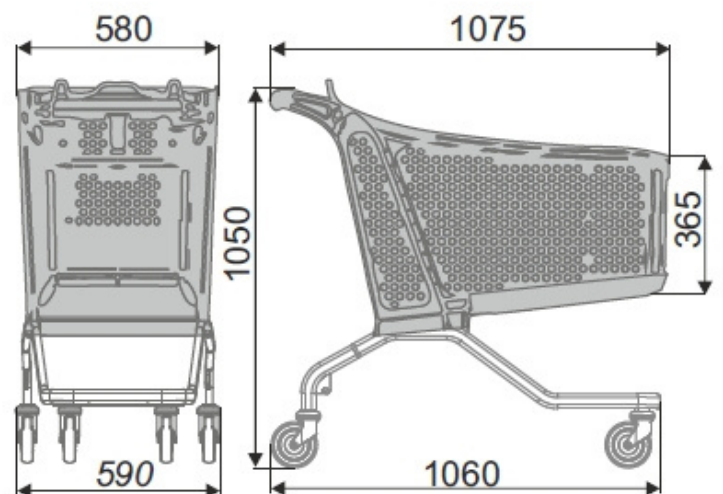

TYPE	Andy H190
BASKET CAPACITY	184 l
LOADING	183 kg
WHEEL DIAMETER	125 mm
FINISH	chassis: zinc plated + thermal setting lacquer
NESTING DISTANCE	260 mm

In the standard version shopping trolley has standard wheels. Optional accessories (inter alia wheels for travelator or with brake, coin lock, the logo and other accessories) require separate arrangements.
Note: If you use wheels for travelator, maximum loading of the trolley is 130 kg.