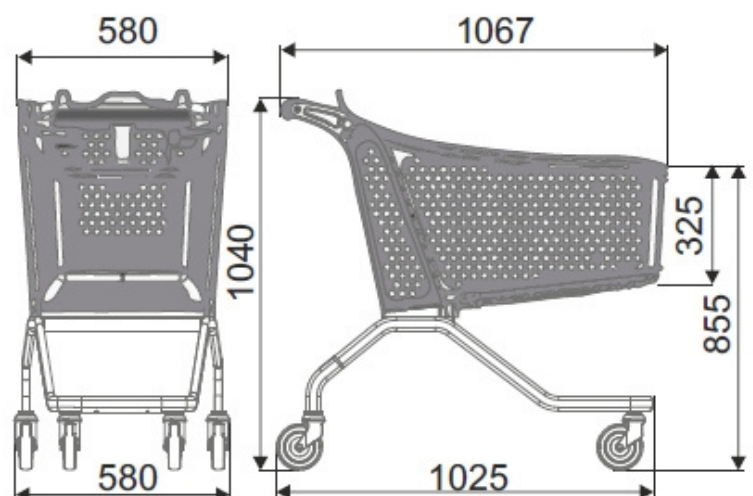

TYPE	Andy H160
BASKET CAPACITY	160 l
LOADING	157 kg
WHEEL DIAMETER	125 mm
FINISH	chassis: zinc plated + thermal setting lacquer
NESTING DISTANCE	200 mm

In the standard version shopping trolley has standard wheels. Optional accessories (inter alia wheels for travelator or with brake, coin lock, the logo and other accessories) require separate arrangements.
Note: If you use wheels for travelator, maximum loading of the trolley is 130 kg.