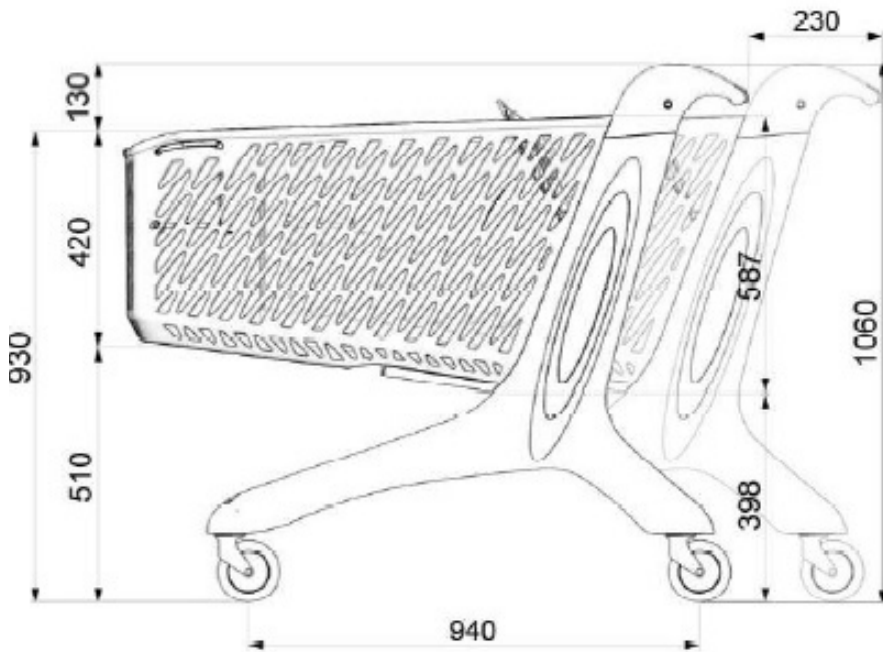

MIDI & MAXI

full plastic trolley 160L and 210L

BEST COMFORT

160L

210L

210L

160L

MIDI & MAXI