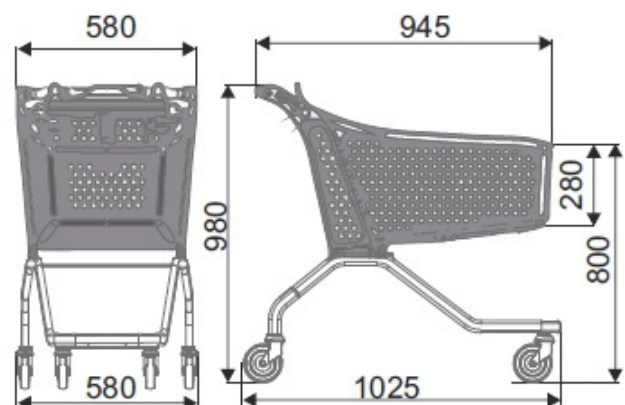

SHOPPING TROLLEY ANDY H130

TYPE	Andy H130
BASKET CAPACITY	130 l
LOADING	121 kg
WHEEL DIAMETER	125 mm
FINISH	chassis: zinc plated + thermal setting lacquer
NESTING DISTANCE	200 mm

In the standard version shopping trolley has standard wheels. Optional accessories (inter alia wheels for travelator or with brake, coin lock, the logo and other accessories) require separate arrangements.