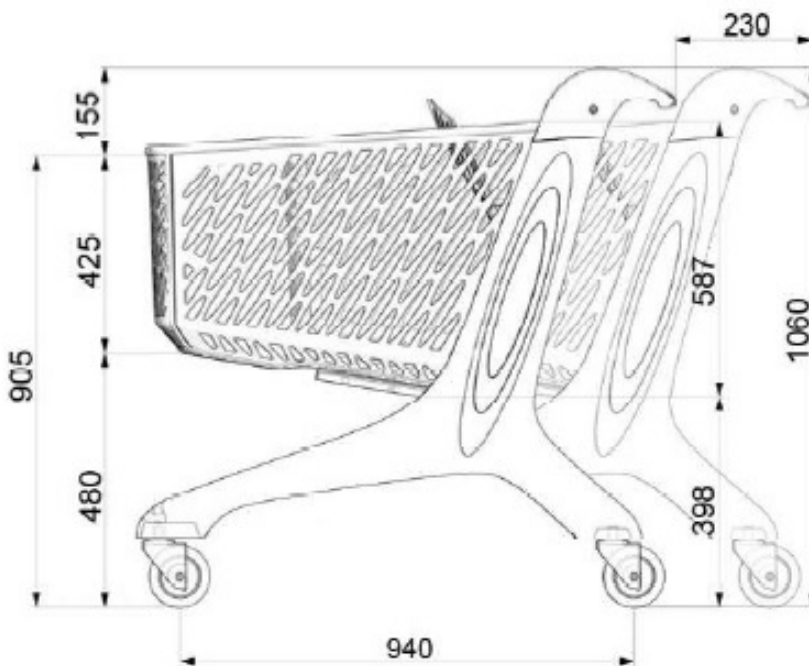

MIDI & MAXI

full plastic trolley 160L and 210L

BEST COMFORT

160L

210L

210L

160L

MIDI & MAXI