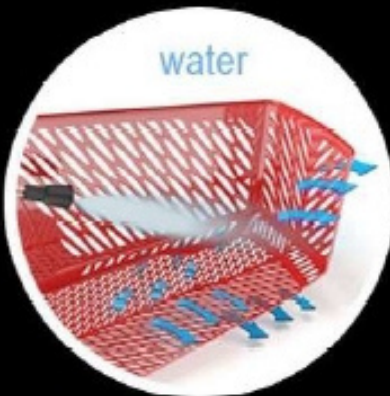

full plastic trolley 160L and 210L

BEST COMFORT

Stylish design of trolley enhances shopping experience, usage of plastics makes it lightweight and easy to maneuver and guarantees a strong impact resistance.

CARATTERISTICHE PRINCIPALI KEY FEATURES

Impilaggio 230 mm
Nesting 230 mm

water

water

Semplice da pulire
Easy to clean

Personalizzazioni:
Display e losanghe
laterali

*Personalizations:
Display and lateral
ovals*